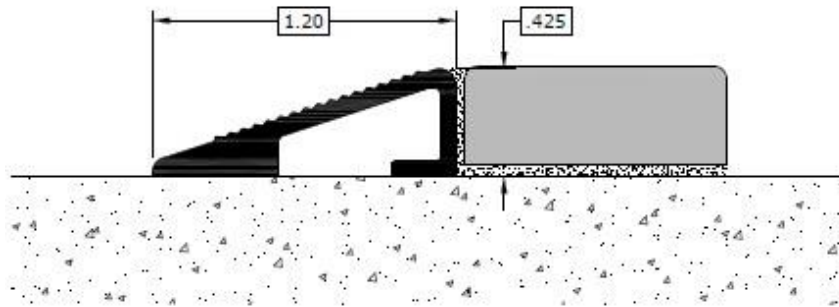

CTC TRANZ 38

- ✓ May be installed for temporary or permanent application.
- ✓ Meets ADA guidelines.
- ✓ Reduces impact damage where tile, wood and stone terminate.
- ✓ Is available in Satin Silver, Light/Medium/Dark Bronze, and Matte Black.

Installation Instructions

- ✓ Butt high side against hard surface flooring making it flush or slightly below flooring surface.
- ✓ Adhere Tranz to subfloor with construction adhesive.
- ✓ May also be mechanically fastened to sub-floor.