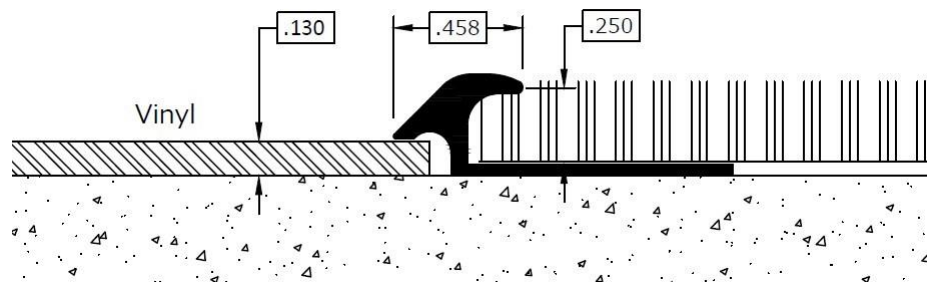

CTC 14 CTV

Carpet Trim – 7/16" REVEAL

- Designed for glue down carpet to vinyl flooring transitions.
- Offers protection of both surfaces.
- Available in clear, bronze, medium bronze, darks bronze, and black finishes.

Installation Instructions

- Adhere perforated leg to sub-floor with carpet or construction adhesive.
- Install the carpet over perforated leg, tuck underneath the overhang.
- Install the vinyl against opposite side, tuck underneath the overhang.