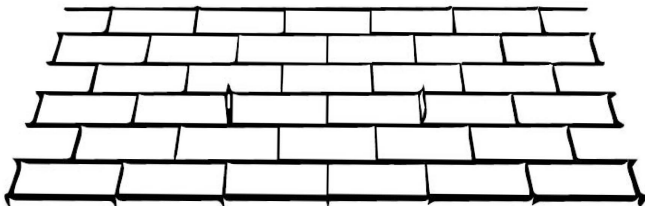

CTC TILE SETTING FRAME PATTERNS

Stack Joint Square (SJ)

Stack Joint Vertical (SJ)

Stack Joint Horizontal (SJ)

Square Basket (SB)

Running Bond Horizontal (RB)

Running Bond Vertical (RB)

Additional Sizes & Patterns Available - Call Us With Your Request